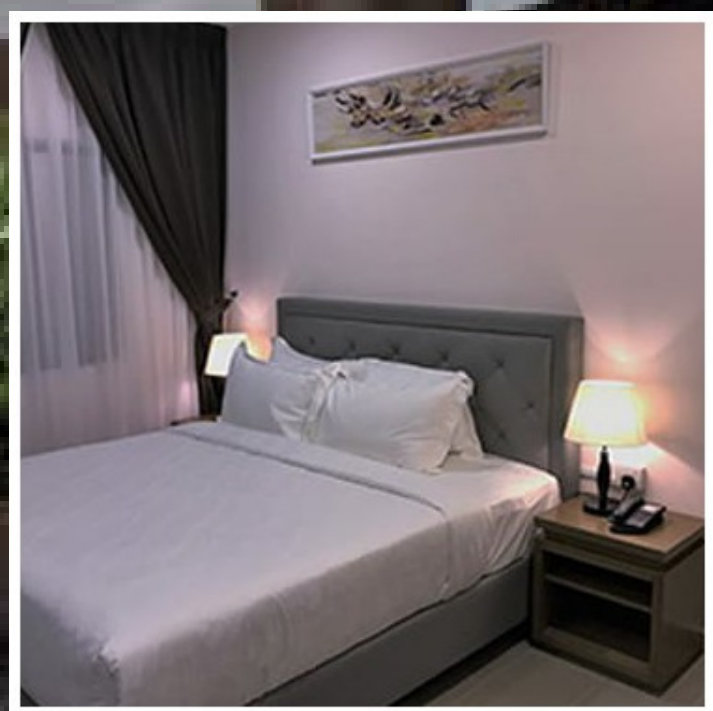

# LOTUS SEAVIEW BEACH RESORT

## PACKAGE INCLUDE

- STANDARD ROOM (RM199 )
- DELUXE ROOM (RM240)
- DELUXE KING (RM290)
- SUPERIOR DOUBLE (RM380)
- 2 BEDROOM (RM490)

Term & Conditions •

Office: +603-42663959 Phone: +6011-10785310 WhatsApp: +6013-5153887